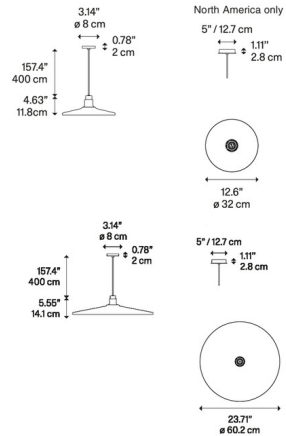

Description

The Vinyl Pendant features a metal plate that is engraved giving it the texture reminiscent of a music record giving the fixture a captivating look. Available in two sizes with a Black finish complemented by a Silver or Deep Black shade. Includes a 5 inch round canopy and 157.4 inches of cable. CE and ETL listed.

Shown in black / silver

Specifications

COLOR Silver
BODY FINISH Black
WATTAGE 25W
DIMMER Standard 120V
DIMENSIONS 12.6"W x 4.63"H
BULB NOT INCLUDED 1 x A19/Medium (E26)/25W/120V LED
COUNTRY OF ORIGIN Italy

Technical Information

PRODUCT DIMENSIONS Cable Length: 157.4"
--------------------	----------------------------

CLICK TO VIEW PRODUCT

Notes: