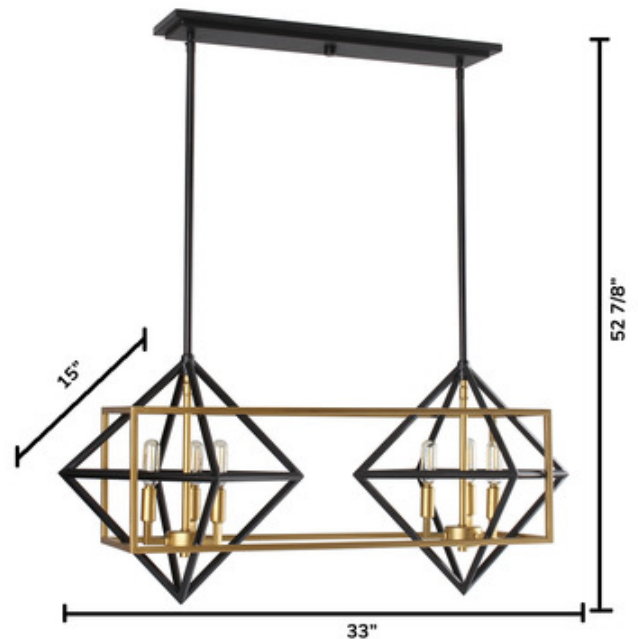

BRAND

Eglo

DESCRIPTION

The Pryor Multi-Light Pendant features two geometric frames with an Antique Gold finish intersecting with a rectangular prism frame with a Black finish. ETL listed.

SHADE COLOR	N/A
BODY FINISH	Black / Gold
WATTAGE	360W
DIMMER	Not Dimmable
DIMENSIONS	33"W x 14.82"H x 15"D
BULB NOT INCLUDED	
LAMP	6 x T8/Candelabra (E12)/60W/120V Incandescent 6 x T8/Candelabra (E12)/120V LED

Technical Information

PRODUCT DIMENSIONS	Rod Length: 38 inch (adjustable)
---------------------------	----------------------------------

SPEC #	EGL1005194
---------------	------------

COMPANY	PROJECT	FIXTURE TYPE	APPROVED BY	DATE