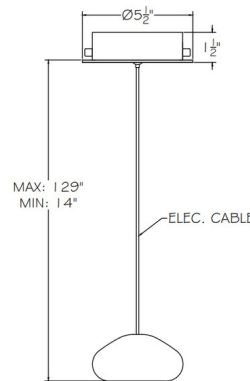

CLICK TO VIEW PRODUCT

Notes: