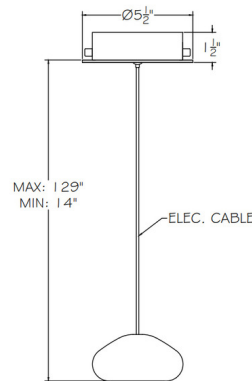

Specifications

COLOR . . . . . Clear Quartz
BODY FINISH . . . . . Silver Leaf
WATTAGE 4W
DIMMER . . . . . Low Voltage Electronic
DIMENSIONS . . . . . 4.5"W x 9"H
BULB INCLUDED . . . . . 1 x JC/G4 (bipin)/4W/12V LED

Technical Information

PRODUCT DIMENSIONS . . . . . Maximum Overall Height: 129"
LAMP COLOR 2700K
LUMENS/WATT 30.00
LUMINOUS FLUX . . . . . 120 lumens

CLICK TO VIEW PRODUCT

Notes: