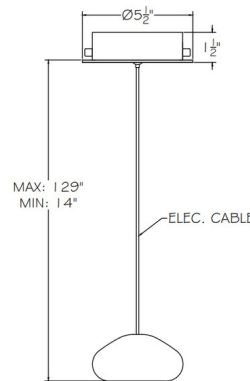

Specifications

COLOR . . . . . Clear Quartz
BODY FINISH . . . . . Silver Leaf
WATTAGE 4W
DIMMER . . . . . Low Voltage Electronic
DIMENSIONS . . . . . 4.875"W x 3.875"H
BULB INCLUDED . . . . . 1 x JC/G4 (bipin)/4W/12V LED

Technical Information

LAMP COLOR 2700K
LUMENS/WATT 30.00
LUMINOUS FLUX . . . . . 120 lumens

CLICK TO VIEW PRODUCT

Notes: