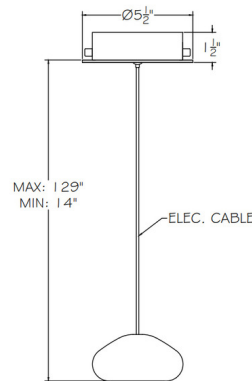

Specifications

COLOR . . . . . Clear Quartz
BODY FINISH . . . . . Silver Leaf
WATTAGE 4W
DIMMER . . . . . Low Voltage Electronic
DIMENSIONS . . . . . 4.875"W x 3.875"H
BULB INCLUDED . . . . . 1 x JC/G4 (bipin)/4W/12V LED

Technical Information

LAMP COLOR 2700K
LUMENS/WATT 30.00
LUMINOUS FLUX . . . . . 120 lumens

CLICK TO VIEW PRODUCT

Notes: