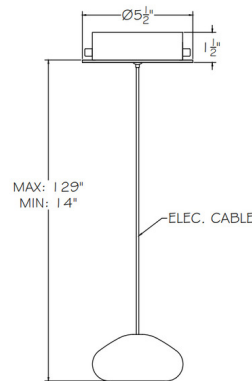

Specifications

COLOR	.....	Dichroic
BODY FINISH	.....	Gold Leaf
WATTAGE	.....	4W
DIMMER	.....	Low Voltage Electronic
DIMENSIONS	.....	4.5"W x 3.5"H
BULB INCLUDED	.....	1 x JC/G4 (bipin)/4W/12V LED

Technical Information

PRODUCT DIMENSIONS	.....	Maximum Overall Height: 129"
LAMP COLOR	.....	2700K
LUMENS/WATT	.....	30.00
LUMINOUS FLUX	.....	120 lumens

CLICK TO VIEW PRODUCT

Notes: