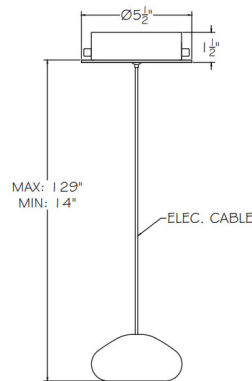

CLICK TO VIEW PRODUCT

Notes: