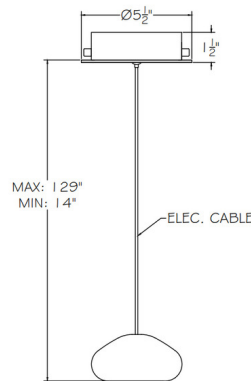

CLICK TO VIEW PRODUCT

Notes: