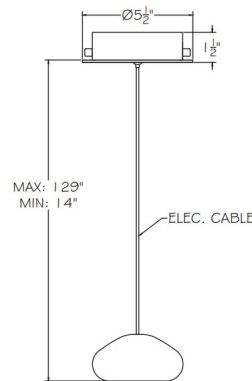

CLICK TO VIEW PRODUCT

Notes: