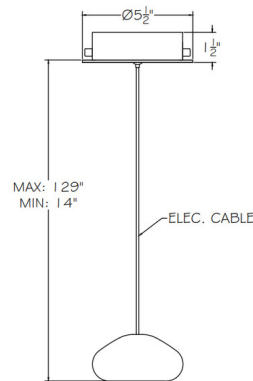

CLICK TO VIEW PRODUCT

Notes: