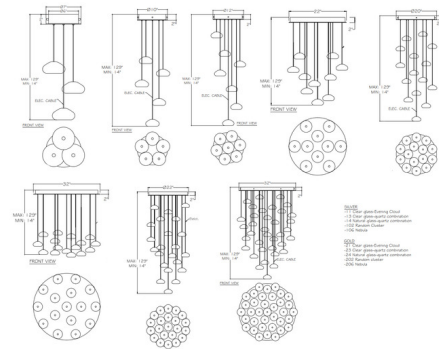

Lightology

lightology.com
866-954-4489
05-18-26

Project: _____
 Company: _____
 Location: _____ Fixture Type: _____
 SPEC #: **FAL1005310**
 Approved On: _____ Approved By: _____

Natural Inspirations Quartz Multi Light Pendant By Fine Art Handcrafted Lighting

Description

The Natural Inspirations Quartz Multi Light Pendant brings a hint of the Cosmos to your interior space. Quartz is blended with other minerals to create this unique piece that is perfect in a variety of interior styles. Each individual shape is organic in nature and adds a warm glow of light to your room. Each piece is hand shaped and varies from piece to piece. Available in 3, 5, 7, 10, 15, 16, 22, and 36 light options.

Shown in silver leaf / clear quartz

Specifications

COLOR Clear Quartz
 BODY FINISH Silver Leaf
 WATTAGE 30W
 DIMMER Low Voltage Electronic
 DIMENSIONS 9"W x 14"H
 BULB INCLUDED 3 x JC/G4 (bipin)/10W/12V LED

Technical Information

PRODUCT DIMENSIONS Adjustable Min/Max Overall Height: 14" - 129"
 LAMP COLOR 2700K
 LUMENS/WATT 36.00
 LUMINOUS FLUX 360 lumens

CLICK TO VIEW PRODUCT

Notes: