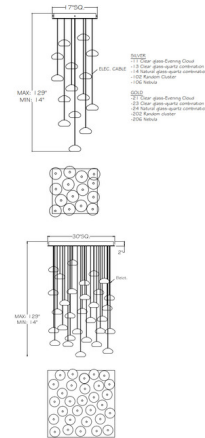

CLICK TO VIEW PRODUCT

Notes: