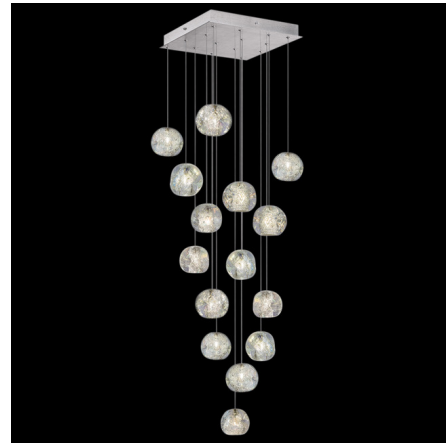

Lightology

lightology.com
866-954-4489
05-17-26

Project: _____
 Company: _____
 Location: _____ Fixture Type: _____
 SPEC #: **FAL1005338**
 Approved On: _____ Approved By: _____

Natural Inspirations Nebula Square Pendant By Fine Art Handcrafted Lighting

Description

The Natural Inspirations Nebula Linear Multi Light Pendant brings a hint of the Cosmos to your interior space. Each individual glass shape is organic in nature and adds a warm glow of light to your room. Available in 15 light and 30 light options.

Specifications

COLOR Dichroic
 BODY FINISH Silver Leaf
 WATTAGE 150W
 DIMMER Low Voltage Electronic
 DIMENSIONS 19"W x 14"H
 BULB INCLUDED 15 x JC/G4 (bipin)/10W/12V LED

Technical Information

PRODUCT DIMENSIONS Adjustable Min/Max Overall Height: 14" - 129"
 LAMP COLOR 2700K
 LUMENS/WATT 180.00
 LUMINOUS FLUX 1800 lumens

Shown in silver leaf / dichroic

CLICK TO VIEW PRODUCT

Notes: