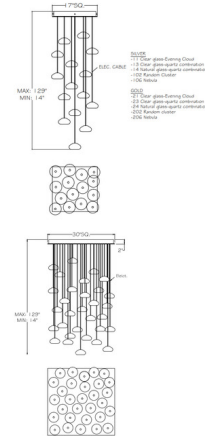

CLICK TO VIEW PRODUCT

Notes: