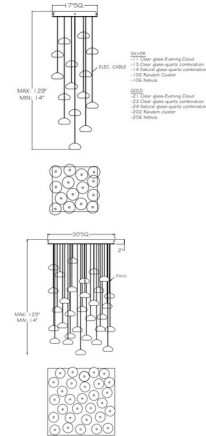

Lightology

lightology.com
866-954-4489
05-25-26

Project: _____

Company: _____

Location: _____ Fixture Type: _____

SPEC #: **FAL1005345**

Approved On: _____ Approved By: _____

Natural Inspirations Quartz Square Pendant By Fine Art Handcrafted Lighting

Description

The Natural Inspirations Quartz Square Multi Light Pendant brings a hint of the Cosmos to your interior space. Quartz is blended with other minerals to create this unique piece that is perfect in a variety of interior styles. Each individual shape is organic in nature and adds a warm glow of light to your room. Available in 15 light and 30 light options.

Shown in gold leaf / clear quartz

Specifications

COLOR Clear Quartz
 BODY FINISH Gold Leaf
 WATTAGE 150W
 DIMMER Low Voltage Electronic
 DIMENSIONS 19"W x 14"H
 BULB INCLUDED 15 x JC/G4 (bipin)/10W/12V LED

Technical Information

LAMP COLOR 2700K
 LUMENS/WATT 180.00
 LUMINOUS FLUX 1800 lumens

CLICK TO VIEW PRODUCT

Notes: