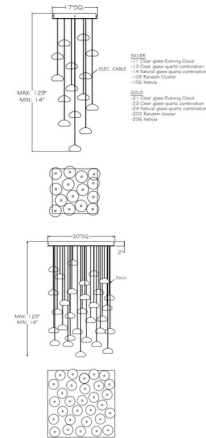

### Specifications

COLOR . . . . . Natural Quartz  
 BODY FINISH . . . . . Gold Leaf  
 WATTAGE . . . . . 150W  
 DIMMER . . . . . Low Voltage Electronic  
 DIMENSIONS . . . . . 19"W x 14"H  
 BULB INCLUDED . . . . . 15 x JC/G4 (bipin)/10W/12V LED

### Technical Information

PRODUCT DIMENSIONS . . . . . Adjustable Min/Max Overall Height: 14" - 129"  
 LAMP COLOR . . . . . 2700K  
 LUMENS/WATT . . . . . 180.00  
 LUMINOUS FLUX . . . . . 1800 lumens