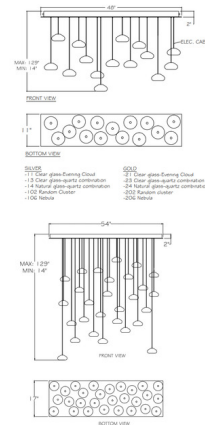

Shown in silver leaf / dichroic

Specifications

COLOR Dichroic
 BODY FINISH Silver Leaf
 WATTAGE 150W
 DIMMER Low Voltage Electronic
 DIMENSIONS 48"L x 11"W x 14"H
 BULB INCLUDED 15 x JC/G4 (bipin)/10W/12V LED

Technical Information

PRODUCT DIMENSIONS Adjustable Min/Max Overall Height: 14" - 129"
 LAMP COLOR 2700K
 LUMENS/WATT 180.00
 LUMINOUS FLUX 1800 lumens

CLICK TO VIEW PRODUCT

Notes: