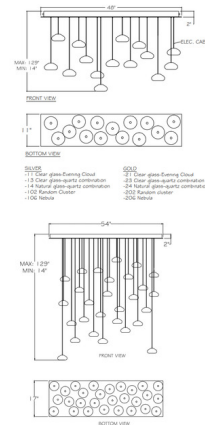

Shown in silver leaf / dichroic

Specifications

COLOR Dichroic
 BODY FINISH Silver Leaf
 WATTAGE 150W
 DIMMER Low Voltage Electronic
 DIMENSIONS 48" L x 11" W x 14" H
 BULB INCLUDED 15 x JC/G4 (bipin)/10W/12V LED

Technical Information

PRODUCT DIMENSIONS Adjustable Min/Max Overall Height: 14" - 129"
 LAMP COLOR 2700K
 LUMENS/WATT 180.00
 LUMINOUS FLUX 1800 lumens

CLICK TO VIEW PRODUCT

Notes: