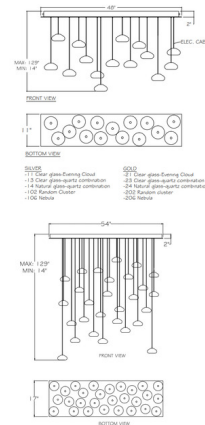

CLICK TO VIEW PRODUCT

Notes: