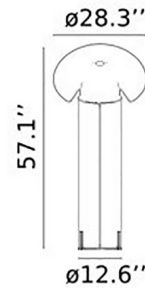

### Specifications

COLOR	N/A
BODY FINISH	Stainless Steel
WATTAGE	10W
DIMMER	Included
DIMENSIONS	28.34"W x 57.09"H
BULB NOT INCLUDED	1 x A19/Medium (E26)/10W/120V LED
COUNTRY OF ORIGIN	Italy

### Technical Information

PRODUCT DIMENSIONS	Cord Length: 74.80
--------------------	--------------------

Shown in stainless steel

CLICK TO VIEW PRODUCT

Notes: