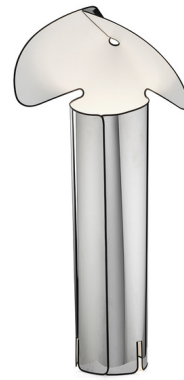

Description

Experience the iconic artistry of the Flos Chiara Floor Lamp, a masterful creation by Mario Bellini that has captivated designers and enthusiasts since its inception. This lamp is a triumph of sculptural form and ingenious light diffusion, featuring a distinctive reflecting body crafted from aluminum sheet metal. The lamp's innovative structure is created by a single piece of material, intricately folded and closed via subtle hooks that are riveted to the sheet metal, forming a soft, enveloping shape. The Chiara is available with a sleek Stainless Steel finish accented with a bold Black edge, providing a striking contrast that emphasizes its unique silhouette. This floor lamp delivers a beautiful, diffused glow that fills the space with a warm, inviting ambiance, making it a powerful yet elegant statement piece. Equipped with a convenient dimmer switch on the cord, you can easily adjust the light intensity to create the perfect mood. The Chiara Floor Lamp is more than just a light source; it's a testament to design innovation, offering both visual allure and exceptional illumination that commands attention in any contemporary interior.

Specifications

COLOR	N/A
BODY FINISH	Stainless Steel
WATTAGE	10W
DIMMER	Included
DIMENSIONS	28.34"W x 57.09"H
BULB NOT INCLUDED	1 x A19/Medium (E26)/10W/120V LED
COUNTRY OF ORIGIN	Italy

Technical Information

PRODUCT DIMENSIONS	Cord Length: 74.80

Shown in stainless steel