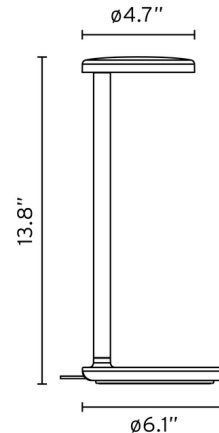

CLICK TO VIEW PRODUCT

Notes: