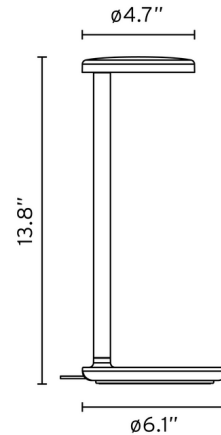

CLICK TO VIEW PRODUCT

Notes: