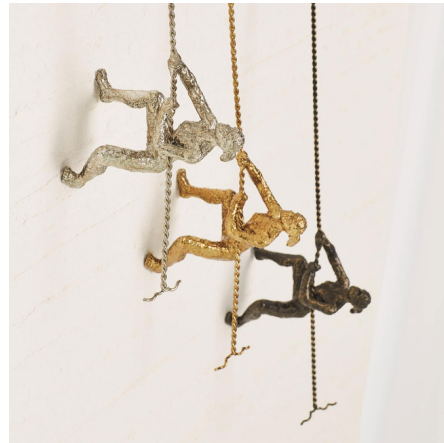

## Climbing Woman Wall Mount

By Global Views

### Description

The Climbing Woman Wall Mount is the result when chic-meets-industrial. Crafted in solid cast iron, the climbing woman is a reminder of everyday triumphs and represents the rewards of working hard to get to that next level-be it in life, work, or passion. This piece goes beyond the confines of design, and seeks to inspire the viewer, acting as a visual reminder of the challenges life presents and the effort that it takes to overcome them. Available in Bronze, Thai Gold Leaf, and Thai Silver Leaf finishes.

Shown in bronze

### Specifications

COLOR	N/A
BODY FINISH	Bronze
WATTAGE	N/A
DIMMER	N/A
DIMENSIONS	4"W x 42"H x 6.25"D
BULB	N/A

CLICK TO VIEW PRODUCT

Notes: