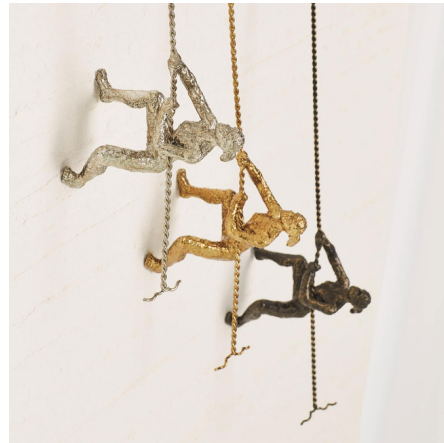

Lightology

lightology.com
866-954-4489
06-23-26

Project: _____

Company: _____

Location: _____ Fixture Type: _____

SPEC #: **GLV1005582**

Approved On: _____ Approved By: _____

Climbing Woman Wall Mount

By Global Views

Description

The Climbing Woman Wall Mount is the result when chic-meets-industrial. Crafted in solid cast iron, the climbing woman is a reminder of everyday triumphs and represents the rewards of working hard to get to that next level-be it in life, work, or passion. This piece goes beyond the confines of design, and seeks to inspire the viewer, acting as a visual reminder of the challenges life presents and the effort that it takes to overcome them. Available in Bronze, Thai Gold Leaf, and Thai Silver Leaf finishes.

Shown in bronze

Specifications

COLOR	N/A
BODY FINISH	Bronze
WATTAGE	N/A
DIMMER	N/A
DIMENSIONS	4"W x 42"H x 6.25"D
BULB	N/A

CLICK TO VIEW PRODUCT

Notes: