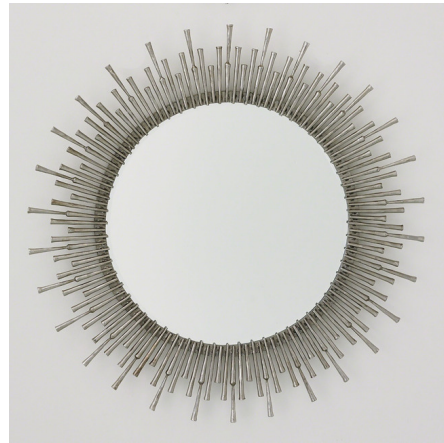

Lightology

lightology.com
866-954-4489
02-21-26

Project: _____

Company: _____

Location: _____ Fixture Type: _____

SPEC #: **GLV1005867**

Approved On: _____ Approved By: _____

Spike Mirror

By Global Views

Description

The Spike Mirror features hand-forged iron spikes that are assembled to create this inspired and stunning hand-crafted mirror. Finished in Antique Nickel. Hangs on a 20 inch metal wall cleat that is provided.

Shown in antique nickel

Specifications

COLOR	N/A
BODY FINISH	Antique Nickel
WATTAGE	N/A
DIMMER	N/A
DIMENSIONS	42"W x 42"H x 2"D
BULB	N/A

CLICK TO VIEW PRODUCT

Notes: