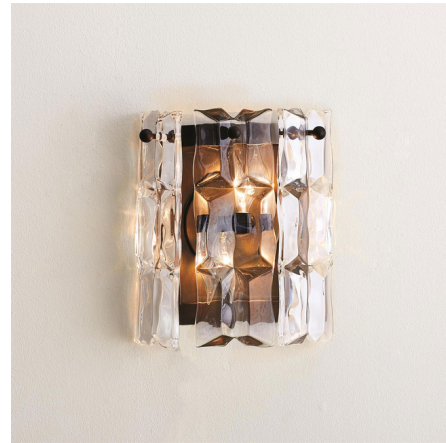

## Prism Wall Sconce

By Global Views

### Description

The Prism Wall Sconce features three pieces of faceted glass hang from the bronze finished frame. Add a touch of glam to your interior with the Prism. ETL and UL listed.

Shown in bronze / crystal

### Specifications

COLOR . . . . . Crystal  
BODY FINISH . . . . . Bronze  
WATTAGE . . . . . 12W  
DIMMER . . . . . Standard 120V  
DIMENSIONS . . . . . 8.25"W x 10.5"H x 4.5"D  
BULB NOT INCLUDED . . . . . 2 x B10/Candelabra (E12)/6W/120V LED