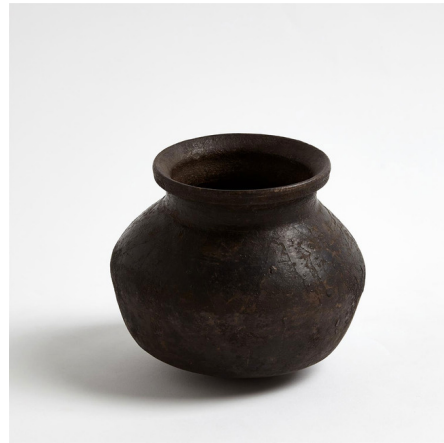

Lightology

lightology.com
866-954-4489
05-17-26

Project: _____

Company: _____

Location: _____ Fixture Type: _____

SPEC #: **GLV1006035**

Approved On: _____ Approved By: _____

Hindi Clay Pot By Global Views

Description

The Hindi Clay Pot has a significant meaning in Indian culture. Historically used to carry water in villages in India, Hindi Clay Pot is true to form. Handcrafted from clay.

Shown in brown

Specifications

COLOR	N/A
BODY FINISH	Brown
WATTAGE	N/A
DIMMER	N/A
DIMENSIONS	5"W x 5.5"H
BULB	N/A

CLICK TO VIEW PRODUCT

Notes: