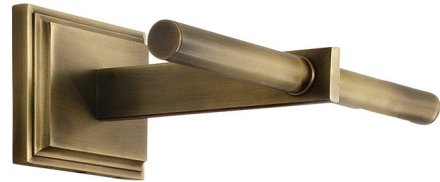

## Ava Picture Light By House Of Troy

### Description

The Ava Picture Light has a smooth tubular metal body, separated by a metal arm, that will bring the perfect light to your works of art. Available with an Antique Brass, Satin Nickel, Black or Satin Brass finish in two sizes. Direct wired. Made in the USA. ETL listed.

Shown in antique brass

### Specifications

COLOR . . . . . N/A  
BODY FINISH . . . . . Antique Brass  
WATTAGE . . . . . 30W  
DIMMER . . . . . Standard 120V  
DIMENSIONS . . . . . 14"W x 6"H x 8"D  
BULB NOT INCLUDED . . . . . 2 x JCD/G9/15W/120V Halogen  
COUNTRY OF ORIGIN . . . . . United States