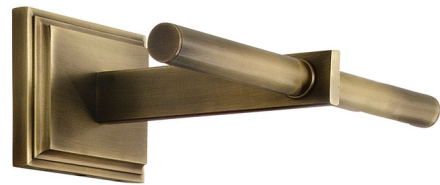

Lightology

lightology.com
866-954-4489
04-12-26

Project: _____

Company: _____

Location: _____ Fixture Type: _____

SPEC #: **HOT1006099**

Approved On: _____ Approved By: _____

Ava Picture Light By House Of Troy

Description

The Ava Picture Light has a smooth tubular metal body, separated by a metal arm, that will bring the perfect light to your works of art. Available with an Antique Brass, Satin Nickel, Black or Satin Brass finish in two sizes. Direct wired. Made in the USA. ETL listed.

Shown in antique brass

Specifications

COLOR N/A
BODY FINISH Antique Brass
WATTAGE 30W
DIMMER Standard 120V
DIMENSIONS 14"W x 6"H x 8"D
BULB NOT INCLUDED 2 x JCD/G9/15W/120V Halogen
COUNTRY OF ORIGIN United States

Technical Information

PRODUCT DIMENSIONS Backplate: 6" x 4.5" Rect.

Notes:

CLICK TO VIEW PRODUCT