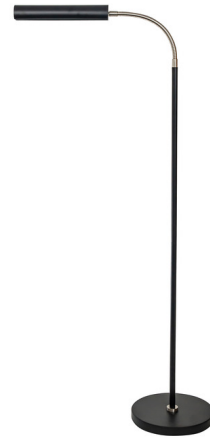

# Lightology

lightology.com  
866-954-4489  
07-09-26

Project: \_\_\_\_\_

Company: \_\_\_\_\_

Location: \_\_\_\_\_ Fixture Type: \_\_\_\_\_

SPEC #: **HOT1006112**

Approved On: \_\_\_\_\_ Approved By: \_\_\_\_\_

## Fusion Floor Lamp

By House Of Troy

### Description

The Fusion Floor Lamp brings a simple clean look that blends seamlessly into your room. Available in Nave Blue with Satin Brass accents or Black with Satin Nickel accents. Full range dimmer is located on the shade. Made in the USA. ETL listed.

### Specifications

COLOR . . . . . Black  
BODY FINISH . . . . . N/A  
WATTAGE . . . . . 60W  
DIMMER . . . . . Included  
DIMENSIONS . . . . . 10"W x 52.25"H x 22.5"D  
BULB NOT INCLUDED . . . . . 1 x T10/Medium (E26)/60W/120V Incandescent  
OTHER BULB OPTIONS . . . . . 1 x T10/Medium (E26)/120V LED  
COUNTRY OF ORIGIN . . . . . United States