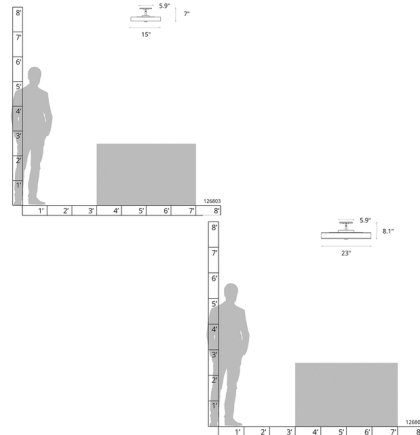

Shown in sterling / spun frost