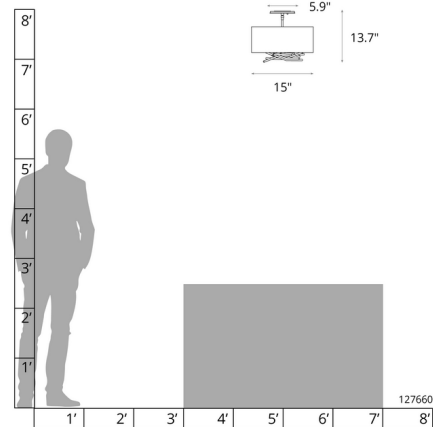

Specifications

COLOR	Natural Anna
BODY FINISH	Bronze
WATTAGE	300W
DIMMER	Standard 120V
DIMENSIONS	15"W x 13.7"H
BULB NOT INCLUDED	3 x A19/Medium (E26)/100W/120V Incandescent
OTHER BULB OPTIONS	3 x A19/Medium (E26)/120V LED
COUNTRY OF ORIGIN	United States

Technical Information

PRODUCT DIMENSIONS	Canopy: 6.125" Dia
--------------------	--------------------

Shown in bronze / natural anna

CLICK TO VIEW PRODUCT

Notes: