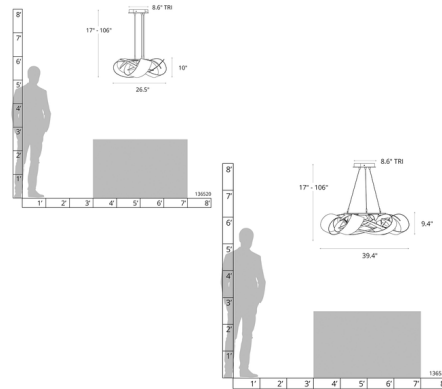

By Hubbardton Forge

Description

The Flux Pendant is poetry in motion for your interior space. The handcrafted curves of steel give the illusion of movement, striking the perfect balance with your room. Canopy: 8.6 inch x 8.6 inch square. Limited Warranty when installed in residential setting. Handcrafted to order by skilled artisans in Vermont, USA. US Patent D782,723

Specifications

COLOR N/A
 BODY FINISH Sterling
 WATTAGE 23W
 DIMMER Low Voltage Electronic
 DIMENSIONS 26.5"W x 10"H
 INTEGRATED LED MODULE 1 x LED/23W/120V LED
 COUNTRY OF ORIGIN United States

Technical Information

PRODUCT DIMENSIONS Min/Max Adjustable Length: 17" - 106"
 COLOR RENDERING 90 CRI
 LAMP COLOR 3000K
 LUMENS/WATT 30.43
 LUMINOUS FLUX 700 lumens

Shown in sterling

CLICK TO VIEW PRODUCT

Notes: