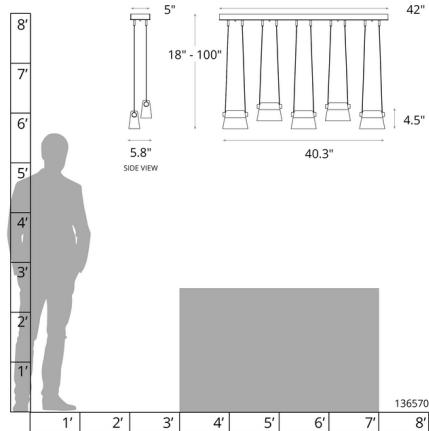

Shown in sterling / clear / frosted