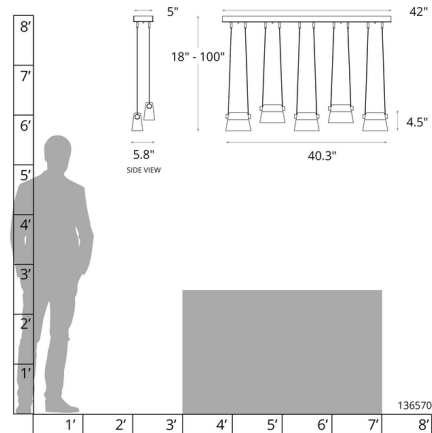

Shown in soft gold / clear