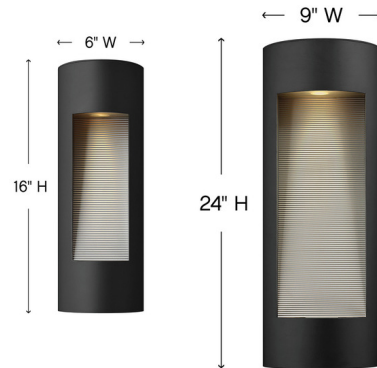

## Luna Rounded Outdoor Wall Sconce By Hinkley Lighting

### Description

The Luna Rounded Outdoor Wall Light features a Bronze, or Satin Black finish with an Etched glass lens. Two sizes available. Two 20 watt 120 volt MR16 GU10 base halogen bulbs are included. Medium: 6 inch width x 16.8 inch height x 3.5 inch depth. Large: 9 inch width x 24 inch height x 4 inch depth. Dark Sky. Wet rated. ADA compliant.

Shown in satin black / etched glass

### Specifications

COLOR	Etched Glass
BODY FINISH	Satin Black
WATTAGE	40W
DIMMER	Standard 120V
DIMENSIONS	6"W x 16.8"H x 3.5"D
BULB INCLUDED	2 x MR16/GU10/20W/120V Halogen
COUNTRY OF ORIGIN	China

CLICK TO VIEW PRODUCT