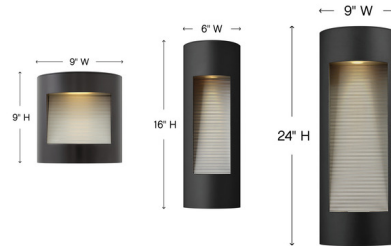

Description

The Luna LED Rounded Outdoor Wall Light features a Titanium, Bronze, or Satin Black finish with an Etched glass lens.

Specifications

COLOR Etched Glass
BODY FINISH Satin Black
WATTAGE 11W
DIMMER 0-10V
DIMENSIONS 6"W x 16.8"H x 3.5"D
INTEGRATED LED MODULE 2 x LED/5.5W/120-277V LED
COUNTRY OF ORIGIN China

Technical Information

LAMP LIFE 40000 hours
COLOR RENDERING 96 CRI
LAMP COLOR 3000K
LUMENS/WATT 218.18
LUMINOUS FLUX 1200 lumens

Shown in satin black / etched glass

CLICK TO VIEW PRODUCT

Notes: