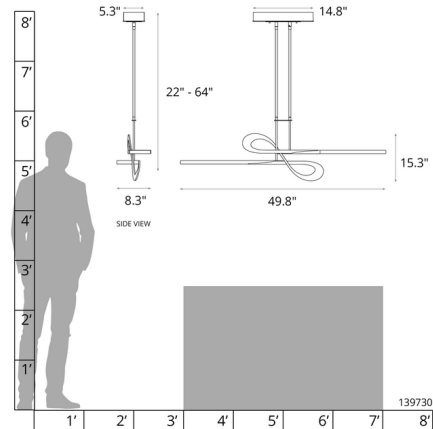

### Description

The Switchback LED Pendant adds a bold smooth statement piece to your interior space. Graceful curves or hand forged steel are reminiscent of the trails formed on ski slopes. Available in Standard, Short or Long length options. Canopy: 14.8 inch x 5.3 inch rectangle. Sloped ceiling adaptable one way to 45 degrees. Handcrafted to order by skilled artisans in Vermont, USA. Limited Warranty when installed in residential setting.

### Specifications

COLOR	N/A
BODY FINISH	Sterling
WATTAGE	47W
DIMMER	Low Voltage Electronic
DIMENSIONS	49.8"L x 8.3"W x 15.3"H
INTEGRATED LED MODULE	1 x LED/47W/120-277V LED
COUNTRY OF ORIGIN	United States

### Technical Information

PRODUCT DIMENSIONS	Min/Max Adjustable Length: 40.4" - 52.2"
COLOR RENDERING	90 CRI
LAMP COLOR	3000K
LUMENS/WATT	38.94
LUMINOUS FLUX	1830 lumens

Shown in sterling

CLICK TO VIEW PRODUCT