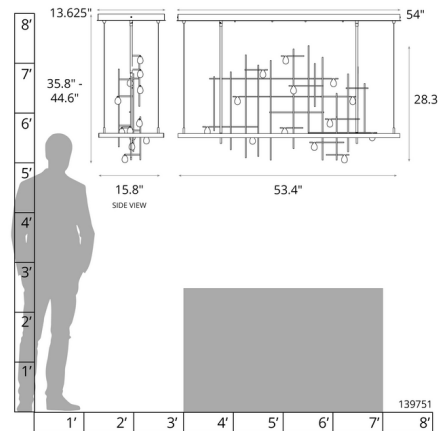

Lightology

lightology.com
866-954-4489
07-11-26

Project: _____
Company: _____
Location: _____ Fixture Type: _____
SPEC #: **HUB1007375**
Approved On: _____ Approved By: _____

Spring Linear Pendant By Hubbardton Forge

Description

The Spring Linear Pendant is inspired by raindrops cascading down a trellis. Each Clear bubble glass raindrop captures the light for sparkle and is created by the artisans at AO. The lit frame is independently adjustable from the inner sculpture. Canopy: 54 inch x 13.625 inch rectangle. Slope ceiling adaptable one way to 45 degrees. Double down-rod fixtures can be used in one direction only. The two down-rods must remain the same length. The fixtures will run parallel or along the slope, but not perpendicular or up the slope. Lifetime Limited Warranty when installed in residential setting. Handcrafted to order by skilled artisans in Vermont, USA. Note: Due to the weight of this fixture, additional ceiling support is required.

Specifications

COLOR . . . . . Clear Bubble
BODY FINISH . . . . . Sterling
WATTAGE 48W
DIMMER . . . . . Low Voltage Electronic
DIMENSIONS . . . . . 53.4"L x 15.8"W x 28.3"H
INTEGRATED LED MODULE . . . . . 1 x LED/48W/120-277V LED
COUNTRY OF ORIGIN . . . . . United States

Technical Information

PRODUCT DIMENSIONS . . . . . Min/Max Adjustable Length: 35.8" - 44.6"
COLOR RENDERING . . . . . 90 CRI
LAMP COLOR 3000K
LUMENS/WATT 32.50
LUMINOUS FLUX . . . . . 1560 lumens

CLICK TO VIEW PRODUCT

Notes: