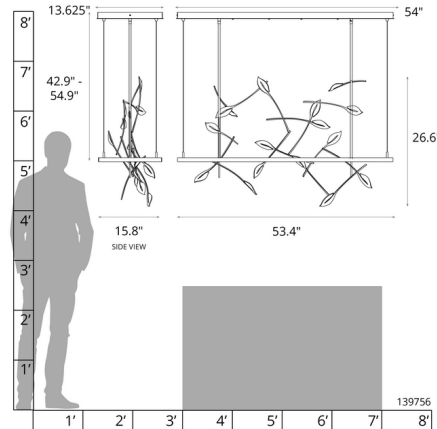

### Description

The Autumn Rectangular Pendant, part of the Four Seasons collection, brings a stylized sculpture to your interior space. The hand forged leaf design in the center of the frame provides a detailed look that reflects warm light from the inner rim of the frame. Canopy: 54 inch x 13.625 inch rectangle. Slope ceiling adaptable to 45 degrees. Double down-rod fixtures can be used in one direction only. The two down-rods must remain the same length. The fixtures will run parallel or along the slope, but not perpendicular or up the slope. Handcrafted to order by skilled artisans in Vermont, USA. Limited lifetime warranty when installed in a residential setting. Requires a special rated junction box for fixtures weighing over 50 pounds.

### Specifications

COLOR	N/A
BODY FINISH	Dark Smoke
WATTAGE	48W
DIMMER	Low Voltage Electronic
DIMENSIONS	53.4"W x 26.6"H x 15.8"D
INTEGRATED LED MODULE	1 x LED/48W/120-277V LED
COUNTRY OF ORIGIN	United States

### Technical Information

PRODUCT DIMENSIONS	Min/Max Adjustable Length: 42.9" - 54.9"
COLOR RENDERING	90 CRI
LAMP COLOR	3000K
LUMENS/WATT	32.50
LUMINOUS FLUX	1560 lumens

Shown in dark smoke

CLICK TO VIEW PRODUCT