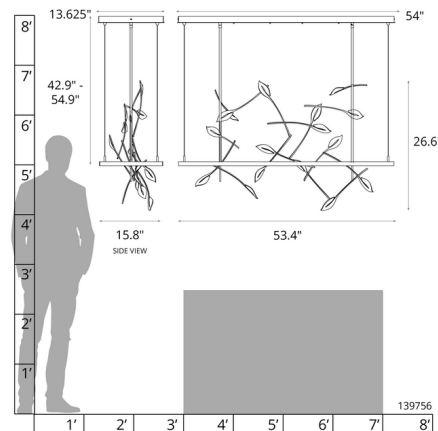

Shown in dark smoke