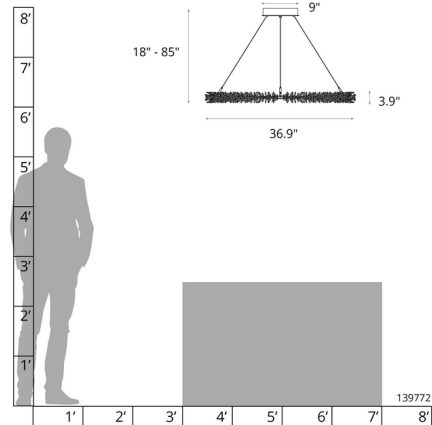

Description

The Anemone Circular Pendant brings an elegant beauty to your interior space. The circular LED light houses bristles that spread a warm glow of light throughout your room. Canopy: 9 inch diameter. Sloped ceiling adaptable to 45 degrees. Lifetime Limited Warranty when installed in residential setting. Handcrafted to order by skilled artisans in Vermont, USA.

Shown in soft gold

Specifications

COLOR	N/A
BODY FINISH	Soft Gold
WATTAGE	48W
DIMMER	Low Voltage Electronic
DIMENSIONS	36.9"W x 3.9"H
INTEGRATED LED MODULE	1 x LED/48W/120-277V LED
COUNTRY OF ORIGIN	United States

Technical Information

PRODUCT DIMENSIONS	Adjustable Min/Max Cable Length: 18" - 85"
COLOR RENDERING	85 CRI
LAMP COLOR	3000K
LUMENS/WATT	31.25
LUMINOUS FLUX	1500 lumens

CLICK TO VIEW PRODUCT

Notes: