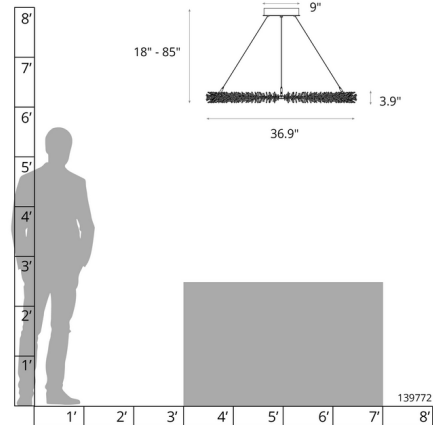

Description

The Anemone Circular Pendant brings an elegant beauty to your interior space. The circular LED light houses bristles that spread a warm glow of light throughout your room. Canopy: 9 inch diameter. Sloped ceiling adaptable to 45 degrees. Lifetime Limited Warranty when installed in residential setting. Handcrafted to order by skilled artisans in Vermont, USA.

Shown in soft gold

Specifications

COLOR	N/A
BODY FINISH	Soft Gold
WATTAGE	48W
DIMMER	Low Voltage Electronic
DIMENSIONS	36.9"W x 3.9"H
INTEGRATED LED MODULE	1 x LED/48W/120-277V LED
COUNTRY OF ORIGIN	United States

Technical Information

PRODUCT DIMENSIONS	Adjustable Min/Max Cable Length: 18" - 85"
COLOR RENDERING	85 CRI
LAMP COLOR	3000K
LUMENS/WATT	31.25
LUMINOUS FLUX	1500 lumens

CLICK TO VIEW PRODUCT

Notes: