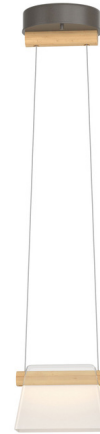

Lightology

lightology.com
866-954-4489
06-03-26

Project: _____

Company: _____

Location: _____ Fixture Type: _____

SPEC #: **HUB1007808**

Approved On: _____ Approved By: _____

Cowbell Mini Pendant

By Hubbardton Forge

Description

The Cowbell Pendant is both elegant and simplistic, inspired by the clean Scandinavian design look. A smooth, cowbell shaped glass shade is complemented with a Maple wood accent bar. Sloped ceiling adaptable one way to 45 degrees. Lifetime Limited Warranty when installed in residential setting. Handcrafted to order by skilled artisans in Vermont, USA.

Shown in dark smoke / clear and frosted

Specifications

COLOR Clear and Frosted
BODY FINISH Dark Smoke
WATTAGE 4W
DIMMER Low Voltage Electronic
DIMENSIONS 6.3"W x 4.5"H x 2.8"D
INTEGRATED LED MODULE 1 x LED/4W/120V LED
COUNTRY OF ORIGIN United States