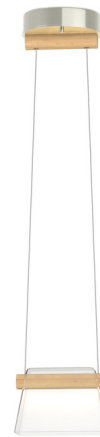

Lightology

lightology.com
866-954-4489
06-03-26

Project: _____

Company: _____

Location: _____ Fixture Type: _____

SPEC #: **HUB1007821**

Approved On: _____ Approved By: _____

Cowbell Mini Pendant

By Hubbardton Forge

Description

The Cowbell Pendant is both elegant and simplistic, inspired by the clean Scandinavian design look. A smooth, cowbell shaped glass shade is complemented with a Maple wood accent bar. Sloped ceiling adaptable one way to 45 degrees. Lifetime Limited Warranty when installed in residential setting. Handcrafted to order by skilled artisans in Vermont, USA.

Shown in sterling / clear

Specifications

COLOR Clear
BODY FINISH Sterling
WATTAGE 4W
DIMMER Low Voltage Electronic
DIMENSIONS 6.3"W x 4.5"H x 2.8"D
INTEGRATED LED MODULE 1 x LED/4W/120V LED
COUNTRY OF ORIGIN United States