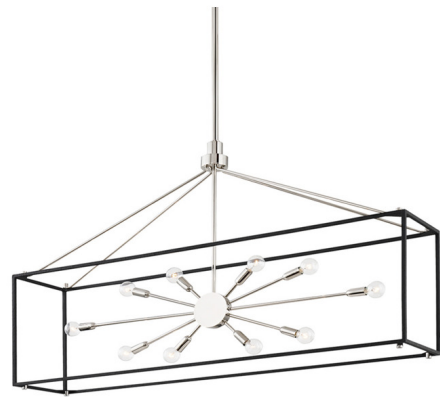

Lightology

lightology.com
866-954-4489
07-09-26

Project: _____

Company: _____

Location: _____ Fixture Type: _____

SPEC #: **HUD1009010**

Approved On: _____ Approved By: _____

Glendale Linear Chandelier By Hudson Valley Lighting

Description

The Glendale Linear Chandelier revives the innovative spirit of the sputnik satellite by suspending the starburst bulb holders with a crisp black iron cube, creating a stunning effect in your room. Finished in Aged Brass or Polished Nickel. Use with a variety of Candelabra base bulbs, up to 60 watts, to change up your look. Damp location rated. UL and cUL listed.

Shown in polished nickel

Specifications

COLOR	N/A
BODY FINISH	Polished Nickel
WATTAGE	600W
DIMMER	Standard 120V
DIMENSIONS	48"L x 10"W x 28.325"H
BULB NOT INCLUDED	10 x G16.5/Candelabra (E12)/60W/120V Incandescent
OTHER BULB OPTIONS	10 x B10/Candelabra (E12)/120V Incandescent 10 x B10/Candelabra (E12)/120V LED 10 x G16.5/Candelabra (E12)/120V LED 10 x T6/Candelabra (E12)/120V Incandescent 10 x T6/Candelabra (E12)/120V LED
COUNTRY OF ORIGIN	Philippines

Technical Information

PRODUCT DIMENSIONS Adjustable Min/Max Overall Height: 39.5" - 83.5"

CLICK TO VIEW PRODUCT

Notes: