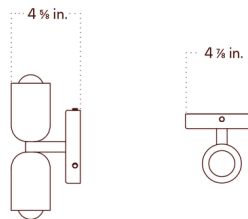

Description

The petite and unobtrusive Up Down Wall Sconce emits a soft glow of light up and down the wall. Can be mounted vertically or horizontally. Please select a canopy finish, an upper shade color, and a lower shade color.

Specifications

COLOR Reed Green Upper Shade
BODY FINISH Bone Canopy
WATTAGE 8W
DIMMER Standard 120V
DIMENSIONS 4.875"W x 9.75"H x 4.625"D
BULB INCLUDED 2 x G16.5/Candelabra (E12)/4W/120V LED
COUNTRY OF ORIGIN United States

Technical Information

LAMP LIFE 30000 hours
COLOR RENDERING 95 CRI
LAMP COLOR 3000K Warm Dim
LUMENS/WATT 110.00
LUMINOUS FLUX 440 lumens

Shown in bone canopy / reed green upper shade

CLICK TO VIEW PRODUCT