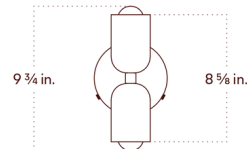

By In Common With

Description

The petite and unobtrusive Up Down Wall Sconce emits a soft glow of light up and down the wall. Can be mounted vertically or horizontally. Please select a canopy finish, an upper shade color, and a lower shade color.

Shown in bone canopy / reed green upper shade

Specifications

COLOR Reed Green Upper Shade
BODY FINISH Bone Canopy
WATTAGE 8W
DIMMER Standard 120V
DIMENSIONS 4.875"W x 9.75"H x 4.625"D
BULB INCLUDED 2 x G16.5/Candelabra (E12)/4W/120V LED
COUNTRY OF ORIGIN United States