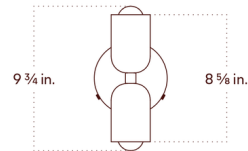

Specifications

COLOR Reed Green Upper Shade
BODY FINISH Bone Canopy
WATTAGE 8W
DIMMER Standard 120V
DIMENSIONS 4.875"W x 9.75"H x 4.625"D
BULB INCLUDED 2 x G16.5/Candelabra (E12)/4W/120V LED
COUNTRY OF ORIGIN United States

Technical Information

LAMP LIFE 30000 hours
COLOR RENDERING 95 CRI
LAMP COLOR 3000K Warm Dim
LUMENS/WATT 110.00
LUMINOUS FLUX 440 lumens

Shown in bone canopy / reed green upper shade

CLICK TO VIEW PRODUCT