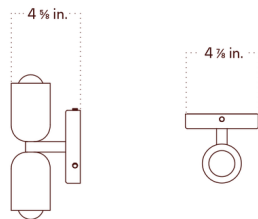

By In Common With

Description

The petite and unobtrusive Up Down Wall Sconce emits a soft glow of light up and down the wall. Can be mounted vertically or horizontally. Please select a canopy finish, an upper shade color, and a lower shade color.

Shown in bone canopy / reed green upper shade

Specifications

COLOR Reed Green Upper Shade
BODY FINISH Bone Canopy
WATTAGE 8W
DIMMER Standard 120V
DIMENSIONS 4.875"W x 9.75"H x 4.625"D
BULB INCLUDED 2 x G16.5/Candelabra (E12)/4W/120V LED
COUNTRY OF ORIGIN United States