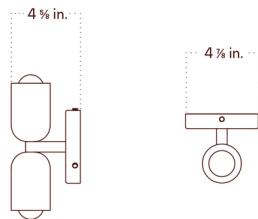

## Up Down Wall Sconce By In Common With

### Description

The petite and unobtrusive Up Down Wall Sconce emits a soft glow of light up and down the wall. Can be mounted vertically or horizontally. Please select a canopy finish, an upper shade color, and a lower shade color.

### Specifications

COLOR . . . . . Oxide Red Upper Shade  
BODY FINISH . . . . . Oxide Red Canopy  
WATTAGE . . . . . 8W  
DIMMER . . . . . Standard 120V  
DIMENSIONS . . . . . 4.875"W x 9.75"H x 4.625"D  
BULB INCLUDED . . . . . 2 x G16.5/Candelabra (E12)/4W/120V LED  
COUNTRY OF ORIGIN . . . . . United States