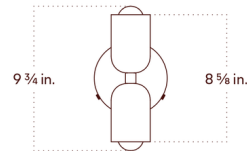

### Specifications

COLOR . . . . . Oxide Red Upper Shade  
BODY FINISH . . . . . Oxide Red Canopy  
WATTAGE . . . . . 8W  
DIMMER . . . . . Standard 120V  
DIMENSIONS . . . . . 4.875"W x 9.75"H x 4.625"D  
BULB INCLUDED . . . . . 2 x G16.5/Candelabra (E12)/4W/120V LED  
COUNTRY OF ORIGIN . . . . . United States