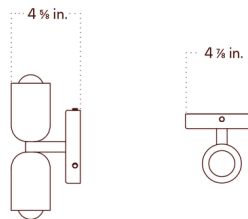

### Specifications

COLOR . . . . . Peach Upper Shade  
BODY FINISH . . . . . Oxide Red Canopy  
WATTAGE . . . . . 8W  
DIMMER . . . . . Standard 120V  
DIMENSIONS . . . . . 4.875"W x 9.75"H x 4.625"D  
BULB INCLUDED . . . . . 2 x G16.5/Candelabra (E12)/4W/120V LED  
COUNTRY OF ORIGIN . . . . . United States

### Technical Information

LAMP LIFE . . . . . 30000 hours  
COLOR RENDERING . . . . . 95 CRI  
LAMP COLOR . . . . . 3000K Warm Dim  
LUMENS/WATT . . . . . 110.00  
LUMINOUS FLUX . . . . . 440 lumens

Shown in oxide red canopy / peach upper shade