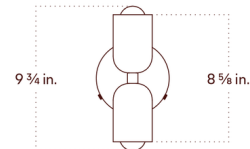

Lightology

lightology.com
866-954-4489
05-24-26

Project: _____

Company: _____

Location: _____ Fixture Type: _____

SPEC #: **ICW1009086**

Approved On: _____ Approved By: _____

Up Down Wall Sconce By In Common With

Description

The petite and unobtrusive Up Down Wall Sconce emits a soft glow of light up and down the wall. Can be mounted vertically or horizontally. Please select a canopy finish, an upper shade color, and a lower shade color.

Shown in oxide red canopy / peach upper shade

Specifications

COLOR Peach Upper Shade
BODY FINISH Oxide Red Canopy
WATTAGE 8W
DIMMER Standard 120V
DIMENSIONS 4.875"W x 9.75"H x 4.625"D
BULB INCLUDED 2 x G16.5/Candelabra (E12)/4W/120V LED
COUNTRY OF ORIGIN United States