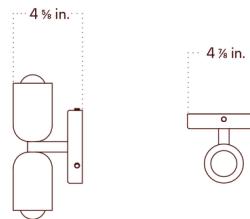

Lightology

lightology.com
866-954-4489
05-24-26

Project: _____

Company: _____

Location: _____ Fixture Type: _____

SPEC #: **ICW1009086**

Approved On: _____ Approved By: _____

Up Down Wall Sconce By In Common With

Description

The petite and unobtrusive Up Down Wall Sconce emits a soft glow of light up and down the wall. Can be mounted vertically or horizontally. Please select a canopy finish, an upper shade color, and a lower shade color.

Shown in oxide red canopy / peach upper shade

Specifications

COLOR Peach Upper Shade
BODY FINISH Oxide Red Canopy
WATTAGE 8W
DIMMER Standard 120V
DIMENSIONS 4.875"W x 9.75"H x 4.625"D
BULB INCLUDED 2 x G16.5/Candelabra (E12)/4W/120V LED
COUNTRY OF ORIGIN United States