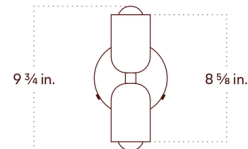

### Specifications

COLOR . . . . . Peach Upper Shade  
BODY FINISH . . . . . Oxide Red Canopy  
WATTAGE . . . . . 8W  
DIMMER . . . . . Standard 120V  
DIMENSIONS . . . . . 4.875"W x 9.75"H x 4.625"D  
BULB INCLUDED . . . . . 2 x G16.5/Candelabra (E12)/4W/120V LED  
COUNTRY OF ORIGIN . . . . . United States

### Technical Information

LAMP LIFE . . . . . 30000 hours  
COLOR RENDERING . . . . . 95 CRI  
LAMP COLOR . . . . . 3000K Warm Dim  
LUMENS/WATT . . . . . 110.00  
LUMINOUS FLUX . . . . . 440 lumens

Shown in oxide red canopy / peach upper shade