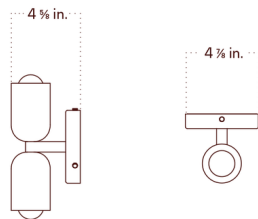

Description

The petite and unobtrusive Up Down Wall Sconce emits a soft glow of light up and down the wall. Can be mounted vertically or horizontally. Please select a canopy finish, an upper shade color, and a lower shade color.

Specifications

COLOR Peach Upper Shade
BODY FINISH Reed Green Canopy
WATTAGE 8W
DIMMER Standard 120V
DIMENSIONS 4.875"W x 9.75"H x 4.625"D
BULB INCLUDED 2 x G16.5/Candelabra (E12)/4W/120V LED
COUNTRY OF ORIGIN United States

Technical Information

LAMP LIFE 30000 hours
COLOR RENDERING 95 CRI
LAMP COLOR 3000K Warm Dim
LUMENS/WATT 110.00
LUMINOUS FLUX 440 lumens

Shown in reed green canopy / peach upper shade

CLICK TO VIEW PRODUCT