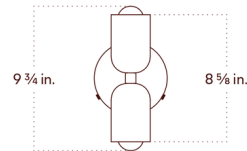

Specifications

COLOR Peach Upper Shade
BODY FINISH Reed Green Canopy
WATTAGE 8W
DIMMER Standard 120V
DIMENSIONS 4.875"W x 9.75"H x 4.625"D
BULB INCLUDED 2 x G16.5/Candelabra (E12)/4W/120V LED
COUNTRY OF ORIGIN United States

Technical Information

LAMP LIFE 30000 hours
COLOR RENDERING 95 CRI
LAMP COLOR 3000K Warm Dim
LUMENS/WATT 110.00
LUMINOUS FLUX 440 lumens

Shown in reed green canopy / peach upper shade

CLICK TO VIEW PRODUCT