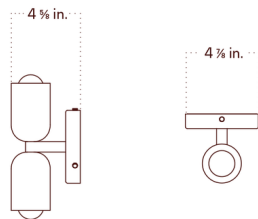

### Description

The petite and unobtrusive Up Down Wall Sconce emits a soft glow of light up and down the wall. Can be mounted vertically or horizontally. Please select a canopy finish, an upper shade color, and a lower shade color.

### Specifications

COLOR . . . . . Oxide Red Upper Shade  
BODY FINISH . . . . . Peach Canopy  
WATTAGE . . . . . 8W  
DIMMER . . . . . Standard 120V  
DIMENSIONS . . . . . 4.875"W x 9.75"H x 4.625"D  
BULB INCLUDED . . . . . 2 x G16.5/Candelabra (E12)/4W/120V LED  
COUNTRY OF ORIGIN . . . . . United States

### Technical Information

LAMP LIFE . . . . . 30000 hours  
COLOR RENDERING . . . . . 95 CRI  
LAMP COLOR . . . . . 3000K Warm Dim  
LUMENS/WATT . . . . . 110.00  
LUMINOUS FLUX . . . . . 440 lumens

Shown in peach canopy / oxide red upper shade