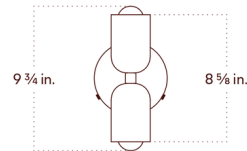

CLICK TO VIEW PRODUCT

Notes: