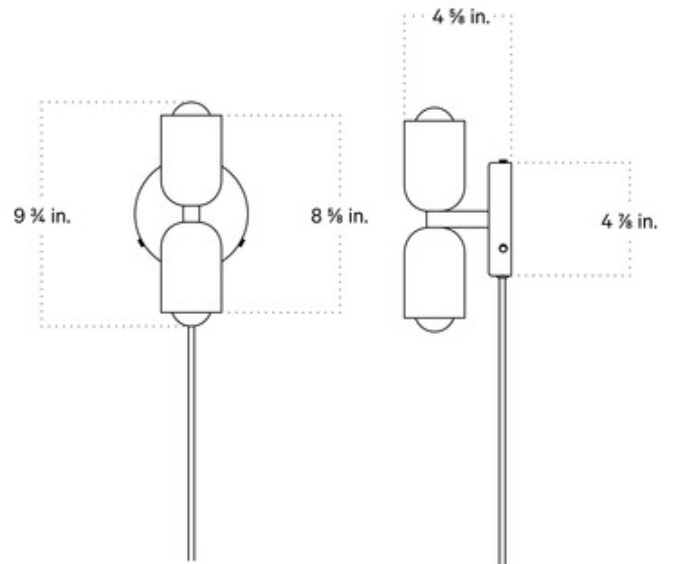

BRAND

In Common With

DESCRIPTION

The Brass Up Down Plug-In Wall Sconce features an upper shade, lower shade, and backplate finish in any combination of Brass and Patina Brass. Includes 120 inch cord with On/Off switch. Please select a canopy finish, an upper shade color, and a lower shade color.

Shown in: Patina Brass Canopy / Brass Upper Shade

SHADE COLOR	Brass Upper Shade
BODY FINISH	Patina Brass Canopy
WATTAGE	6W
DIMMER	Not Dimmable
DIMENSIONS	4.875"W x 9.75"H x 4.625"D
BULB INCLUDED	
LAMP	2 x G16.5/Candelabra (E12)/3W/120V LED

Technical Information

LUMINOUS FLUX	360 lumens
LUMENS/WATT	120.00
LAMP COLOR	2700K
COLOR RENDERING	95 CRI

SPEC # ICW1009147

COMPANY	PROJECT	FIXTURE TYPE	APPROVED BY	DATE