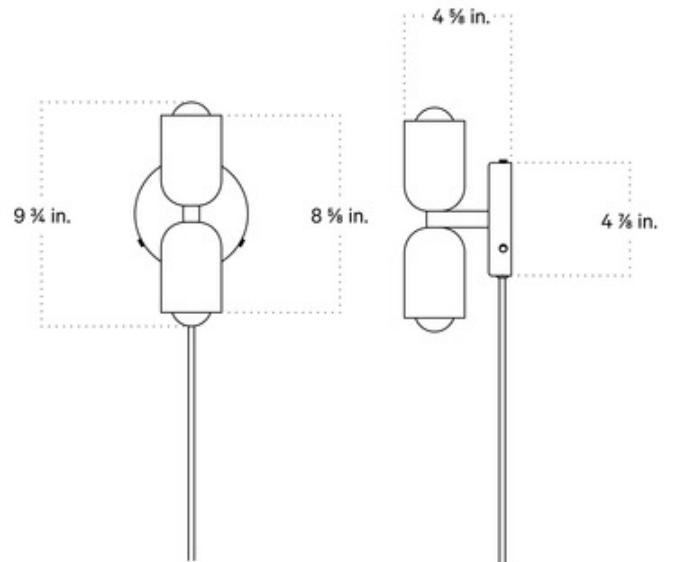

BRAND

In Common With

DESCRIPTION

The Brass Up Down Plug-In Wall Sconce features an upper shade, lower shade, and backplate finish in any combination of Brass and Patina Brass. Includes 120 inch cord with On/Off switch. Please select a canopy finish, an upper shade color, and a lower shade color.

Shown in: Patina Brass Canopy / Brass Upper Shade

SHADE COLOR	Brass Upper Shade
BODY FINISH	Patina Brass Canopy
WATTAGE	6W
DIMMER	Not Dimmable
DIMENSIONS	4.875"W x 9.75"H x 4.625"D
BULB INCLUDED	
LAMP	2 x G16.5/Candelabra (E12)/3W/120V LED

Technical Information

LUMINOUS FLUX	360 lumens
LUMENS/WATT	120.00
LAMP COLOR	2700K
COLOR RENDERING	95 CRI

SPEC # ICW1009147

COMPANY	PROJECT	FIXTURE TYPE	APPROVED BY	DATE