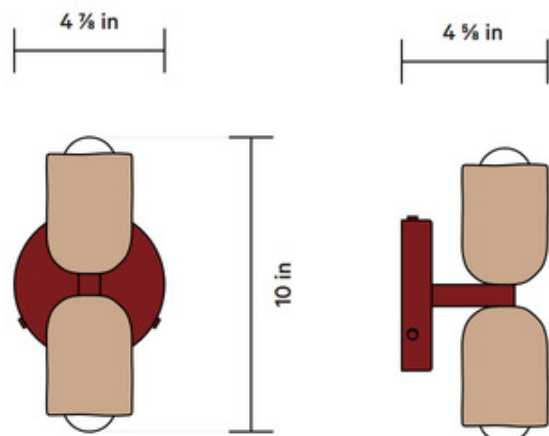

**BRAND**

In Common With

**DESCRIPTION**

The petite and unobtrusive Ceramic Up Down Wall Sconce emits a soft glow of light up and down the wall. Each ceramic shade is handmade and left raw or pigmented. Available in 175 shade and canopy finish options. Can be mounted vertically or horizontally. Please select a canopy finish, an upper shade color, and a lower shade color.

*Shown in: Bone Canopy / Tan Clay Upper Shade*

<b>SHADE COLOR</b>	Tan Clay Upper Shade
<b>BODY FINISH</b>	Bone Canopy
<b>WATTAGE</b>	8W
<b>DIMMER</b>	Standard 120V
<b>DIMENSIONS</b>	4.9"W x 10"H x 4.6"D
<b>BULB INCLUDED</b>	
<b>LAMP</b>	2 x G16.5/Candelabra (E12)/4W/120V LED

*Technical Information*

<b>LUMINOUS FLUX</b>	440 lumens
<b>LUMENS/WATT</b>	110.00
<b>LAMP COLOR</b>	Warm Dim
<b>COLOR RENDERING</b>	95 CRI

**SPEC #** ICW1009184

COMPANY	PROJECT	FIXTURE TYPE	APPROVED BY	DATE