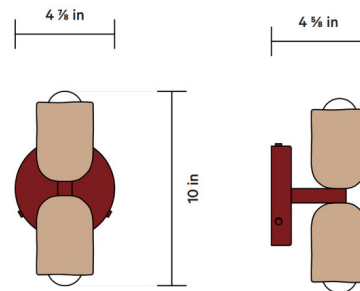

CLICK TO VIEW PRODUCT

Notes: