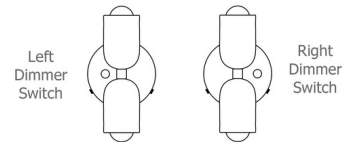

Lightology

lightology.com
866-954-4489
05-25-26

Project: _____

Company: _____

Location: _____ Fixture Type: _____

SPEC #: **ICW1009389**

Approved On: _____ Approved By: _____

Glass Up Down Wall Sconce By In Common With

Description

The Glass Up Down Wall Sconce features hand-blown shades. Due to the handmade nature of this item, the shades are made to be the same size but are not identical. Can be mounted vertically or horizontally. Optional dimmer switch available on the right or left.

Shown in oxide red canopy / white glass

Specifications

COLOR	White Glass
BODY FINISH	Oxide Red Canopy
WATTAGE	8W
DIMMER	Standard 120V
DIMENSIONS	4.875"W x 9.875"H x 4.625"D
BULB INCLUDED	2 x G16.5/Candelabra (E12)/4W/120V LED
OTHER BULB OPTIONS	2 x G16.5/Candelabra (E12)/120V LED
COUNTRY OF ORIGIN	United States