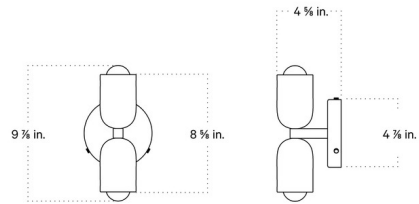

Lightology

lightology.com
866-954-4489
05-25-26

Project: _____

Company: _____

Location: _____ Fixture Type: _____

SPEC #: **ICW1009389**

Approved On: _____ Approved By: _____

Glass Up Down Wall Sconce By In Common With

Description

The Glass Up Down Wall Sconce features hand-blown shades. Due to the handmade nature of this item, the shades are made to be the same size but are not identical. Can be mounted vertically or horizontally. Optional dimmer switch available on the right or left.

Shown in oxide red canopy / white glass

Specifications

COLOR	White Glass
BODY FINISH	Oxide Red Canopy
WATTAGE	8W
DIMMER	Standard 120V
DIMENSIONS	4.875"W x 9.875"H x 4.625"D
BULB INCLUDED	2 x G16.5/Candelabra (E12)/4W/120V LED
OTHER BULB OPTIONS	2 x G16.5/Candelabra (E12)/120V LED
COUNTRY OF ORIGIN	United States

Technical Information

LAMP LIFE	30000 hours
COLOR RENDERING	95 CRI
LAMP COLOR	Warm Dim
LUMENS/WATT	110.00
LUMINOUS FLUX	440 lumens

CLICK TO VIEW PRODUCT

Notes: