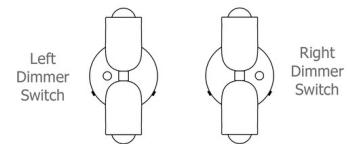

By In Common With

Description

The Glass Up Down Wall Sconce features hand-blown shades. Due to the handmade nature of this item, the shades are made to be the same size but are not identical. Can be mounted vertically or horizontally. Optional dimmer switch available on the right or left.

Shown in reed green canopy / white glass

Specifications

COLOR	White Glass
BODY FINISH	Reed Green Canopy
WATTAGE	8W
DIMMER	Standard 120V
DIMENSIONS	4.875"W x 9.875"H x 4.625"D
BULB INCLUDED	2 x G16.5/Candelabra (E12)/4W/120V LED
OTHER BULB OPTIONS	2 x G16.5/Candelabra (E12)/120V LED
COUNTRY OF ORIGIN	United States