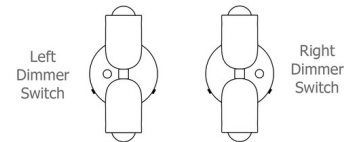

By In Common With

Description

The Glass Up Down Wall Sconce features hand-blown shades. Due to the handmade nature of this item, the shades are made to be the same size but are not identical. Can be mounted vertically or horizontally. Optional dimmer switch available on the right or left.

Shown in reed green canopy / white glass

Specifications

COLOR	White Glass
BODY FINISH	Reed Green Canopy
WATTAGE	8W
DIMMER	Standard 120V
DIMENSIONS	4.875"W x 9.875"H x 4.625"D
BULB INCLUDED	2 x G16.5/Candelabra (E12)/4W/120V LED
OTHER BULB OPTIONS	2 x G16.5/Candelabra (E12)/120V LED
COUNTRY OF ORIGIN	United States