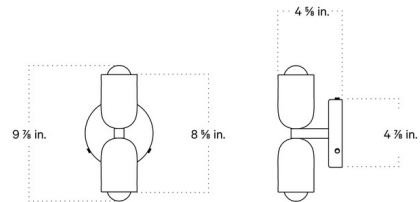

By In Common With

Description

The Glass Up Down Wall Sconce features hand-blown shades. Due to the handmade nature of this item, the shades are made to be the same size but are not identical. Can be mounted vertically or horizontally. Optional dimmer switch available on the right or left.

Shown in reed green canopy / white glass

Specifications

COLOR	White Glass
BODY FINISH	Reed Green Canopy
WATTAGE	8W
DIMMER	Standard 120V
DIMENSIONS	4.875"W x 9.875"H x 4.625"D
BULB INCLUDED	2 x G16.5/Candelabra (E12)/4W/120V LED
OTHER BULB OPTIONS	2 x G16.5/Candelabra (E12)/120V LED
COUNTRY OF ORIGIN	United States