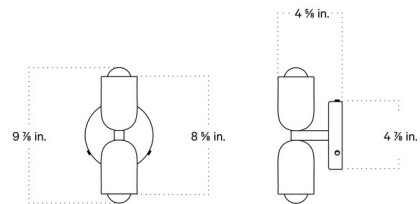

By In Common With

Description

The Glass Up Down Wall Sconce features hand-blown shades. Due to the handmade nature of this item, the shades are made to be the same size but are not identical. Can be mounted vertically or horizontally. Optional dimmer switch available on the right or left.

Shown in reed green canopy / white glass

Specifications

COLOR	White Glass
BODY FINISH	Reed Green Canopy
WATTAGE	8W
DIMMER	Standard 120V
DIMENSIONS	4.875"W x 9.875"H x 4.625"D
BULB INCLUDED	2 x G16.5/Candelabra (E12)/4W/120V LED
OTHER BULB OPTIONS	2 x G16.5/Candelabra (E12)/120V LED
COUNTRY OF ORIGIN	United States