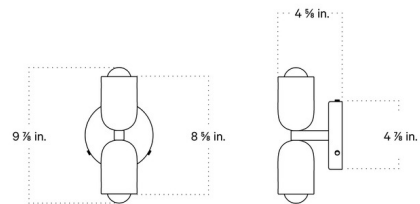

### Description

The Glass Up Down Wall Sconce features hand-blown shades. Due to the handmade nature of this item, the shades are made to be the same size but are not identical. Can be mounted vertically or horizontally. Optional dimmer switch available on the right or left.

### Specifications

COLOR	White Glass
BODY FINISH	Brass Canopy
WATTAGE	8W
DIMMER	Standard 120V
DIMENSIONS	4.875"W x 9.875"H x 4.625"D
BULB INCLUDED	2 x G16.5/Candelabra (E12)/4W/120V LED
OTHER BULB OPTIONS	2 x G16.5/Candelabra (E12)/120V LED
COUNTRY OF ORIGIN	United States