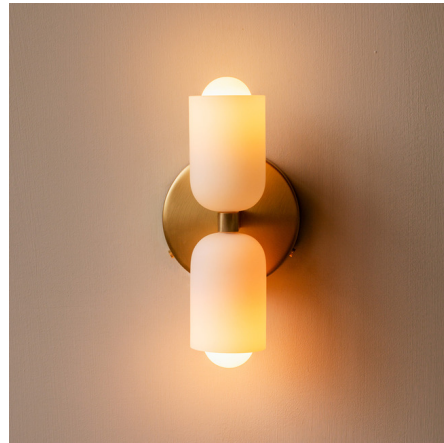

Lightology

lightology.com
866-954-4489
04-23-26

Project: _____

Company: _____

Location: _____ Fixture Type: _____

SPEC #: **ICW1009392**

Approved On: _____ Approved By: _____

Glass Up Down Wall Sconce

By In Common With

Description

The Glass Up Down Wall Sconce features hand-blown shades. Due to the handmade nature of this item, the shades are made to be the same size but are not identical. Can be mounted vertically or horizontally. Optional dimmer switch available on the right or left.

Shown in brass canopy / white glass

Specifications

COLOR	White Glass
BODY FINISH	Brass Canopy
WATTAGE	8W
DIMMER	Standard 120V
DIMENSIONS	4.875"W x 9.875"H x 4.625"D
BULB INCLUDED	2 x G16.5/Candelabra (E12)/4W/120V LED
OTHER BULB OPTIONS	2 x G16.5/Candelabra (E12)/120V LED
COUNTRY OF ORIGIN	United States