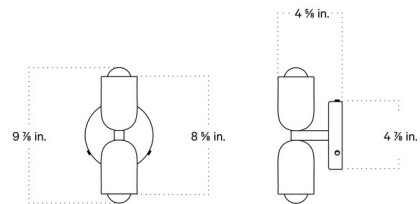

Lightology

lightology.com
866-954-4489
07-07-26

Project: _____

Company: _____

Location: _____ Fixture Type: _____

SPEC #: **ICW1009392**

Approved On: _____ Approved By: _____

Glass Up Down Wall Sconce By In Common With

Description

The Glass Up Down Wall Sconce features hand-blown shades. Due to the handmade nature of this item, the shades are made to be the same size but are not identical. Can be mounted vertically or horizontally. Optional dimmer switch available on the right or left.

Shown in brass canopy / white glass

Specifications

| | |
|--------------------|--|
| COLOR | White Glass |
| BODY FINISH | Brass Canopy |
| WATTAGE | 8W |
| DIMMER | Standard 120V |
| DIMENSIONS | 4.875"W x 9.875"H x 4.625"D |
| BULB INCLUDED | 2 x G16.5/Candelabra (E12)/4W/120V LED |
| OTHER BULB OPTIONS | 2 x G16.5/Candelabra (E12)/120V LED |
| COUNTRY OF ORIGIN | United States |