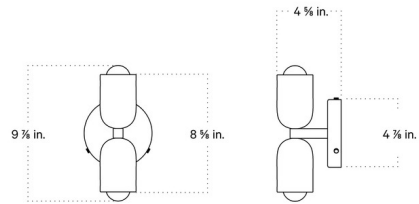

By In Common With

Description

The Glass Up Down Wall Sconce features hand-blown shades. Due to the handmade nature of this item, the shades are made to be the same size but are not identical. Can be mounted vertically or horizontally. Optional dimmer switch available on the right or left.

Shown in brass canopy / white glass

Specifications

COLOR	White Glass
BODY FINISH	Brass Canopy
WATTAGE	8W
DIMMER	Standard 120V
DIMENSIONS	4.875"W x 9.875"H x 4.625"D
BULB INCLUDED	2 x G16.5/Candelabra (E12)/4W/120V LED
OTHER BULB OPTIONS	2 x G16.5/Candelabra (E12)/120V LED
COUNTRY OF ORIGIN	United States