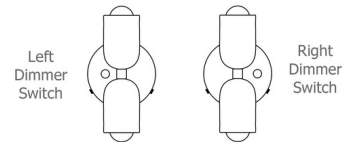

By In Common With

Description

The Glass Up Down Wall Sconce features hand-blown shades. Due to the handmade nature of this item, the shades are made to be the same size but are not identical. Can be mounted vertically or horizontally. Optional dimmer switch available on the right or left.

Shown in brass canopy / white glass

Specifications

COLOR	White Glass
BODY FINISH	Brass Canopy
WATTAGE	8W
DIMMER	Standard 120V
DIMENSIONS	4.875"W x 9.875"H x 4.625"D
BULB INCLUDED	2 x G16.5/Candelabra (E12)/4W/120V LED
OTHER BULB OPTIONS	2 x G16.5/Candelabra (E12)/120V LED
COUNTRY OF ORIGIN	United States