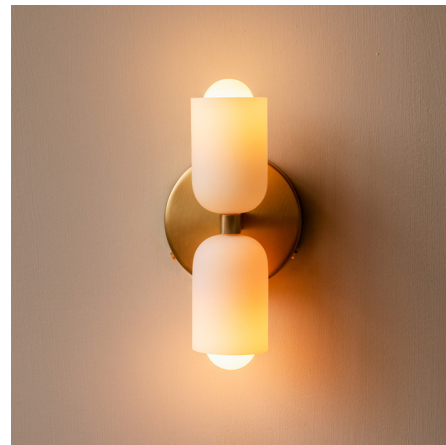

## Glass Up Down Wall Sconce By In Common With

### Description

The Glass Up Down Wall Sconce features hand-blown shades. Due to the handmade nature of this item, the shades are made to be the same size but are not identical. Can be mounted vertically or horizontally. Optional dimmer switch available on the right or left.

Shown in brass canopy / white glass

### Specifications

COLOR	White Glass
BODY FINISH	Brass Canopy
WATTAGE	8W
DIMMER	Standard 120V
DIMENSIONS	4.875"W x 9.875"H x 4.625"D
BULB INCLUDED	2 x G16.5/Candelabra (E12)/4W/120V LED
OTHER BULB OPTIONS	2 x G16.5/Candelabra (E12)/120V LED
COUNTRY OF ORIGIN	United States