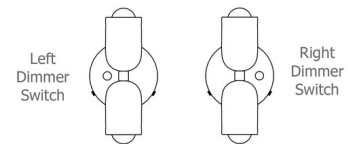

## Glass Up Down Wall Sconce By In Common With

### Description

The Glass Up Down Wall Sconce features hand-blown shades. Due to the handmade nature of this item, the shades are made to be the same size but are not identical. Can be mounted vertically or horizontally. Optional dimmer switch available on the right or left.

### Specifications

COLOR	White Glass
BODY FINISH	Brass Canopy
WATTAGE	8W
DIMMER	Standard 120V
DIMENSIONS	4.875"W x 9.875"H x 4.625"D
BULB INCLUDED	2 x G16.5/Candelabra (E12)/4W/120V LED
OTHER BULB OPTIONS	2 x G16.5/Candelabra (E12)/120V LED
COUNTRY OF ORIGIN	United States