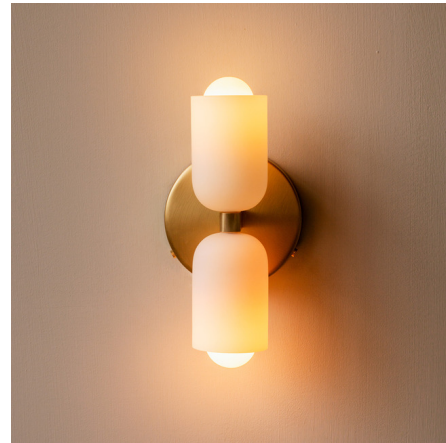

Lightology

lightology.com
866-954-4489
07-07-26

Project: _____

Company: _____

Location: _____ Fixture Type: _____

SPEC #: **ICW1009392**

Approved On: _____ Approved By: _____

Glass Up Down Wall Sconce By In Common With

Description

The Glass Up Down Wall Sconce features hand-blown shades. Due to the handmade nature of this item, the shades are made to be the same size but are not identical. Can be mounted vertically or horizontally. Optional dimmer switch available on the right or left.

Shown in brass canopy / white glass

Specifications

| | |
|--------------------|--|
| COLOR | White Glass |
| BODY FINISH | Brass Canopy |
| WATTAGE | 8W |
| DIMMER | Standard 120V |
| DIMENSIONS | 4.875"W x 9.875"H x 4.625"D |
| BULB INCLUDED | 2 x G16.5/Candelabra (E12)/4W/120V LED |
| OTHER BULB OPTIONS | 2 x G16.5/Candelabra (E12)/120V LED |
| COUNTRY OF ORIGIN | United States |