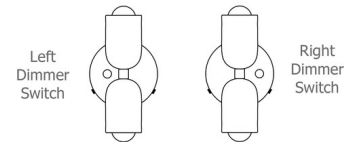

Lightology

lightology.com
866-954-4489
07-07-26

Project: _____

Company: _____

Location: _____ Fixture Type: _____

SPEC #: **ICW1009392**

Approved On: _____ Approved By: _____

Glass Up Down Wall Sconce By In Common With

Description

The Glass Up Down Wall Sconce features hand-blown shades. Due to the handmade nature of this item, the shades are made to be the same size but are not identical. Can be mounted vertically or horizontally. Optional dimmer switch available on the right or left.

Shown in brass canopy / white glass

Specifications

| | |
|--------------------|--|
| COLOR | White Glass |
| BODY FINISH | Brass Canopy |
| WATTAGE | 8W |
| DIMMER | Standard 120V |
| DIMENSIONS | 4.875"W x 9.875"H x 4.625"D |
| BULB INCLUDED | 2 x G16.5/Candelabra (E12)/4W/120V LED |
| OTHER BULB OPTIONS | 2 x G16.5/Candelabra (E12)/120V LED |
| COUNTRY OF ORIGIN | United States |