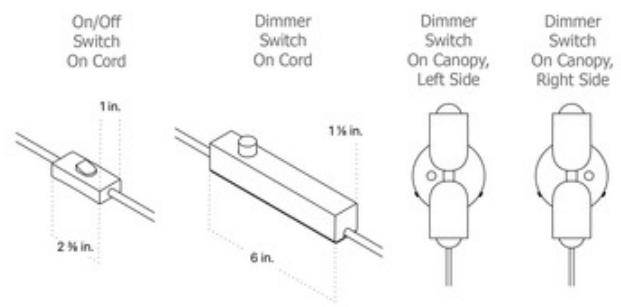

COMPANY	PROJECT	FIXTURE TYPE	APPROVED BY	DATE