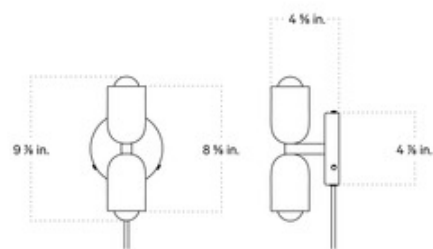

BRAND

In Common With

DESCRIPTION

The versatile, cute, and easy Glass Up Down Sconce features two hand-blown spot shades. Due to the handmade nature of this item, the shades are made to be the same size but are not identical. Options: On/Off Switch on Cord In-Line Dimmer Switch on Cord Dimmer Switch on Canopy, Left Side Dimmer Switch on Canopy, Right Side

Shown in: Patina Brass Canopy / White Glass

SHADE COLOR	White Glass
BODY FINISH	Patina Brass Canopy
WATTAGE	6W
DIMMER	Not Dimmable
DIMENSIONS	4.875"W x 9.875"H x 4.625"D
BULB INCLUDED	
LAMP	2 x G16.5/Candelabra (E12)/3W/120V LED

Technical Information

LUMINOUS FLUX	360 lumens
LUMENS/WATT	120.00
LAMP COLOR	2700K
COLOR RENDERING	95 CRI

SPEC # ICW1009396

COMPANY	PROJECT	FIXTURE TYPE	APPROVED BY	DATE