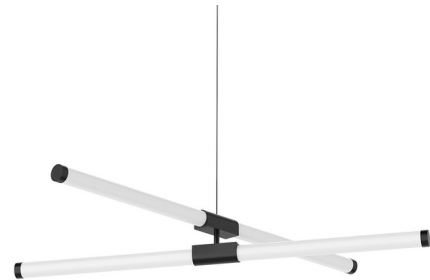

Lightology

lightology.com
866-954-4489
04-25-26

Project: _____

Company: _____

Location: _____ Fixture Type: _____

SPEC #: **KZC1009397**

Approved On: _____ Approved By: _____

Akari Chandelier By Kuzco Lighting

Description

The Akari Chandelier brings a sleek minimalist look to your interior space. The frosted acrylic tube diffusers are complemented with a smooth metal finish.

Shown in black / frosted

Specifications

COLOR Frosted
BODY FINISH Black
WATTAGE 30W
DIMMER Low Voltage Electronic
DIMENSIONS 35.5"W x 3.75"H x 35.5"D
INTEGRATED LED MODULE 1 x LED/30W/120V LED

Technical Information

PRODUCT DIMENSIONS Adjustable Max Overall Height: 120"
LAMP LIFE 50000 hours
COLOR RENDERING 90 CRI
LAMP COLOR 3000K
LUMENS/WATT 90.00
LUMINOUS FLUX 2700 lumens