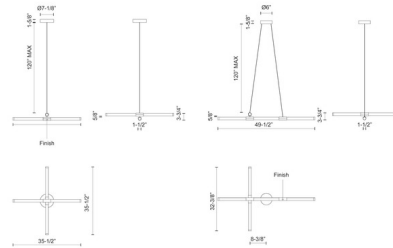

CLICK TO VIEW PRODUCT

Notes: