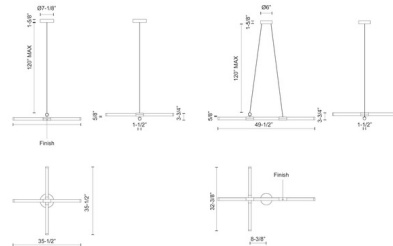

COLOR Frosted
BODY FINISH Black
WATTAGE 30W
DIMMER Low Voltage Electronic
DIMENSIONS 35.5"W x 3.75"H x 35.5"D
INTEGRATED LED MODULE 1 x LED/30W/120V LED

Technical Information

PRODUCT DIMENSIONS Adjustable Max Overall Height: 120"
LAMP LIFE 50000 hours
COLOR RENDERING 90 CRI
LAMP COLOR 3000K
LUMENS/WATT 90.00
LUMINOUS FLUX 2700 lumens