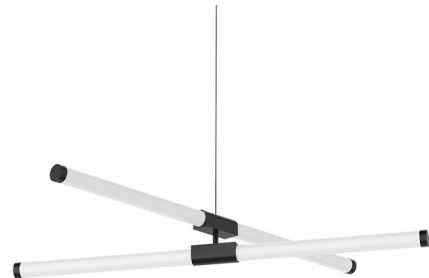

### Description

The Akari Chandelier brings a sleek minimalist look to your interior space. The frosted acrylic tube diffusers are complemented with a smooth metal finish.

### Specifications

COLOR . . . . . Frosted  
 BODY FINISH . . . . . Black  
 WATTAGE . . . . . 30W  
 DIMMER . . . . . Low Voltage Electronic  
 DIMENSIONS . . . . . 35.5"W x 3.75"H x 35.5"D  
 INTEGRATED LED MODULE . . . . . 1 x LED/30W/120V LED

### Technical Information

PRODUCT DIMENSIONS . . . . . Adjustable Max Overall Height: 120"  
 LAMP LIFE . . . . . 50000 hours  
 COLOR RENDERING . . . . . 90 CRI  
 LAMP COLOR . . . . . 3000K  
 LUMENS/WATT . . . . . 90.00  
 LUMINOUS FLUX . . . . . 2700 lumens