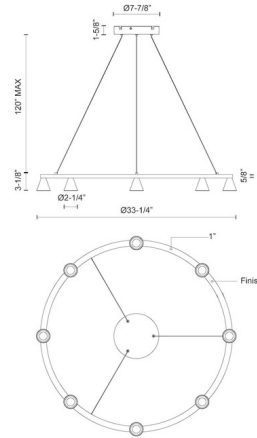

Specifications

COLOR	N/A
BODY FINISH	Black
WATTAGE	320W
DIMMER	Low Voltage Electronic
DIMENSIONS	33.25"W x 3.125"H
INTEGRATED LED MODULE	8 x LED/40W/120V LED

Technical Information

PRODUCT DIMENSIONS	Max Overall Height: 124.5"
LAMP LIFE	50000 hours
COLOR RENDERING	90 CRI
LAMP COLOR	3000K
LUMENS/WATT	.91.25
LUMINOUS FLUX	3650 lumens

Shown in black

CLICK TO VIEW PRODUCT

Notes: