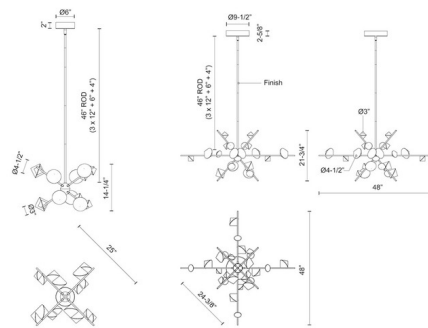

CLICK TO VIEW PRODUCT

Notes: